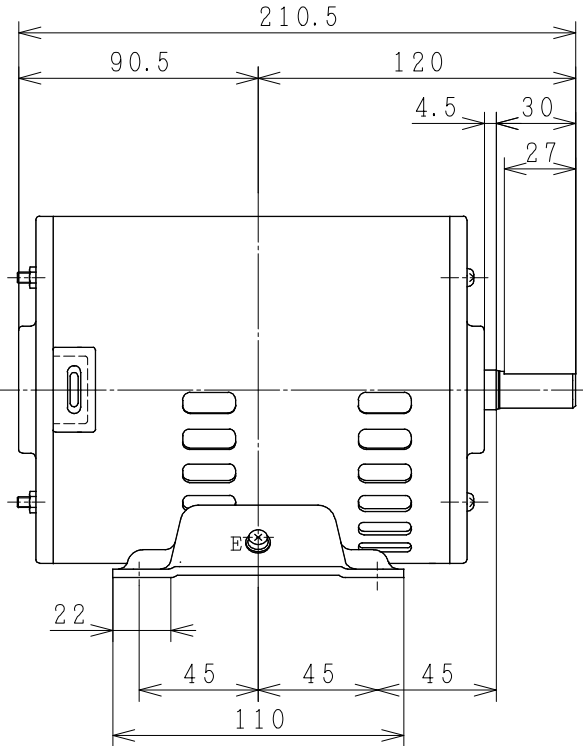

SPLIT PHASE START SINGLE PHASE INDUCTION MOTOR

OUTPUT	TYPE	FORM	RATING	VOLTAGE (V)	FREQ. (Hz)	SYNC. SPEED (min ⁻¹)	POLES	INS. CLASS	MASS (kg)
1/3HP	EFOU	KT	S1	220V	50	1500	4	E	

PROJECTION

CUSTOMER			QTY.	ORDER No.	WORK No.	REV.
DWN. P. Tianchai	09-JUNE-2015	DIMENSIONS	HITACHI Hitachi Industrial Technology (Thailand), Ltd.		HITT WORKS DWG. No.	SH.
CHKD. W. Thawat	}				4HTD03094	
APPD. T. Shimozone						
FRAME SIZE EFOU-KT (71)						