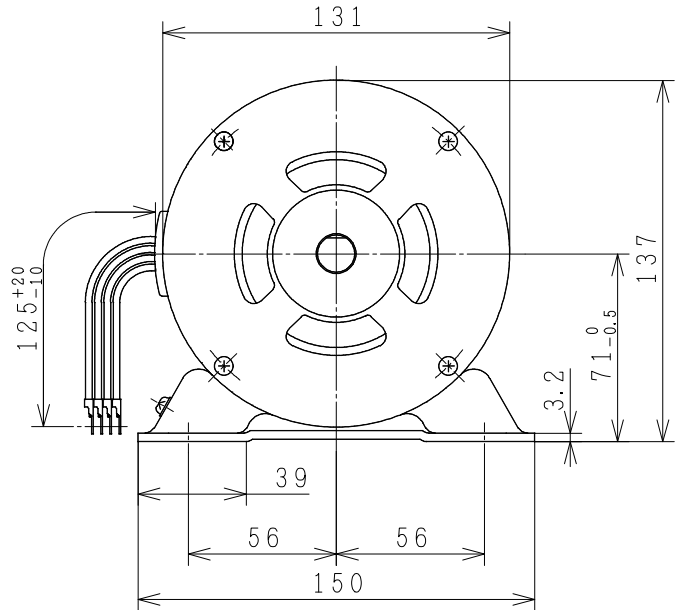

SPLIT PHASE START SINGLE PHASE INDUCTION MOTOR

OUTPUT	TYPE	FORM	RATING	VOLTAGE (V)	FREQ. (Hz)	SYNC. SPEED (min ⁻¹)	POLES	INS. CLASS	MASS (kg)
1/3HP	EFOU	KT	S1	220V	50	1500	4	E	

PROJECTION

CUSTOMER			QTY.	ORDER No.	WORK No.	REV.
DWN. P. Tianchai	09-JUNE-2015	DIMENSIONS	HITACHI Hitachi Industrial Technology (Thailand), Ltd.		HITT WORKS DWG. No.	SH.
CHKD. W. Thawat	}				4HTD03094	
APPD. T. Shimozone						
FRAME SIZE EFOU-KT (71)						