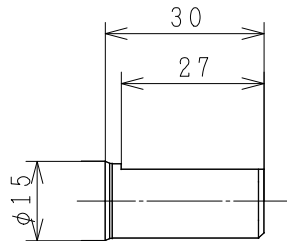

SPLIT PHASE START SINGLE PHASE INDUCTION MOTOR

OUTPUT	TYPE	FORM	RATING	VOLTAGE (V)	FREQ. (Hz)	SYNC. SPEED (min ⁻¹)	POLES	INS. CLASS	MASS (kg)
1/3HP	EFOU	KT	S1	220V	50	1500	4	E	

PROJECTION

CUSTOMER			QTY.	ORDER No.	WORK No.	REV.
DWN. P. Tianchai	09-JUNE-2015	DIMENSIONS	HITACHI Hitachi Industrial Technology (Thailand), Ltd.		HITT WORKS DWG. No.	SH.
CHKD. W. Thawat	}				4HTD03094	
APPD. T. Shimozone						
FRAME SIZE EFOU-KT (71)						