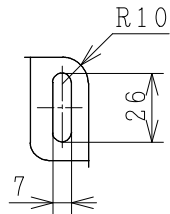

SPLIT PHASE START SINGLE PHASE INDUCTION MOTOR

OUTPUT	TYPE	FORM	RATING	VOLTAGE (V)	FREQ. (Hz)	SYNC. SPEED (min ⁻¹)	POLES	INS. CLASS	MASS (kg)
1/3HP	EFOU	KT	S1	220V	50	1500	4	E	

PROJECTION

CUSTOMER			QTY.	ORDER No.	WORK No.	REV.
DWN. P. Tianchai	09-JUNE-2015	DIMENSIONS	HITACHI Hitachi Industrial Technology (Thailand), Ltd.		HITT WORKS DWG. No.	SH.
CHKD. W. Thawat	}				4HTD03094	
APPD. T. Shimozone						
FRAME SIZE EFOU-KT (71)						