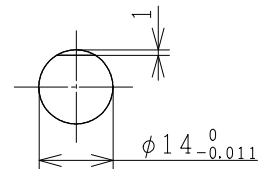

SPLIT PHASE START SINGLE PHASE INDUCTION MOTOR

OUTPUT	TYPE	FORM	RATING	VOLTAGE (V)	FREQ. (Hz)	SYNC. SPEED (min ⁻¹)	POLES	INS. CLASS	MASS (kg)
1/3HP	EFOU	KT	S1	220V	50	1500	4	E	

PROJECTION

CUSTOMER			QTY.	ORDER No.	WORK No.	REV.
DWN. P. Tianchai	09-JUNE-2015	DIMENSIONS	HITACHI Hitachi Industrial Technology (Thailand), Ltd.		HITT WORKS DWG. No.	SH.
CHKD. W. Thawat	}				4HTD03094	
APPD. T. Shimozone						
FRAME SIZE EFOU-KT (71)						