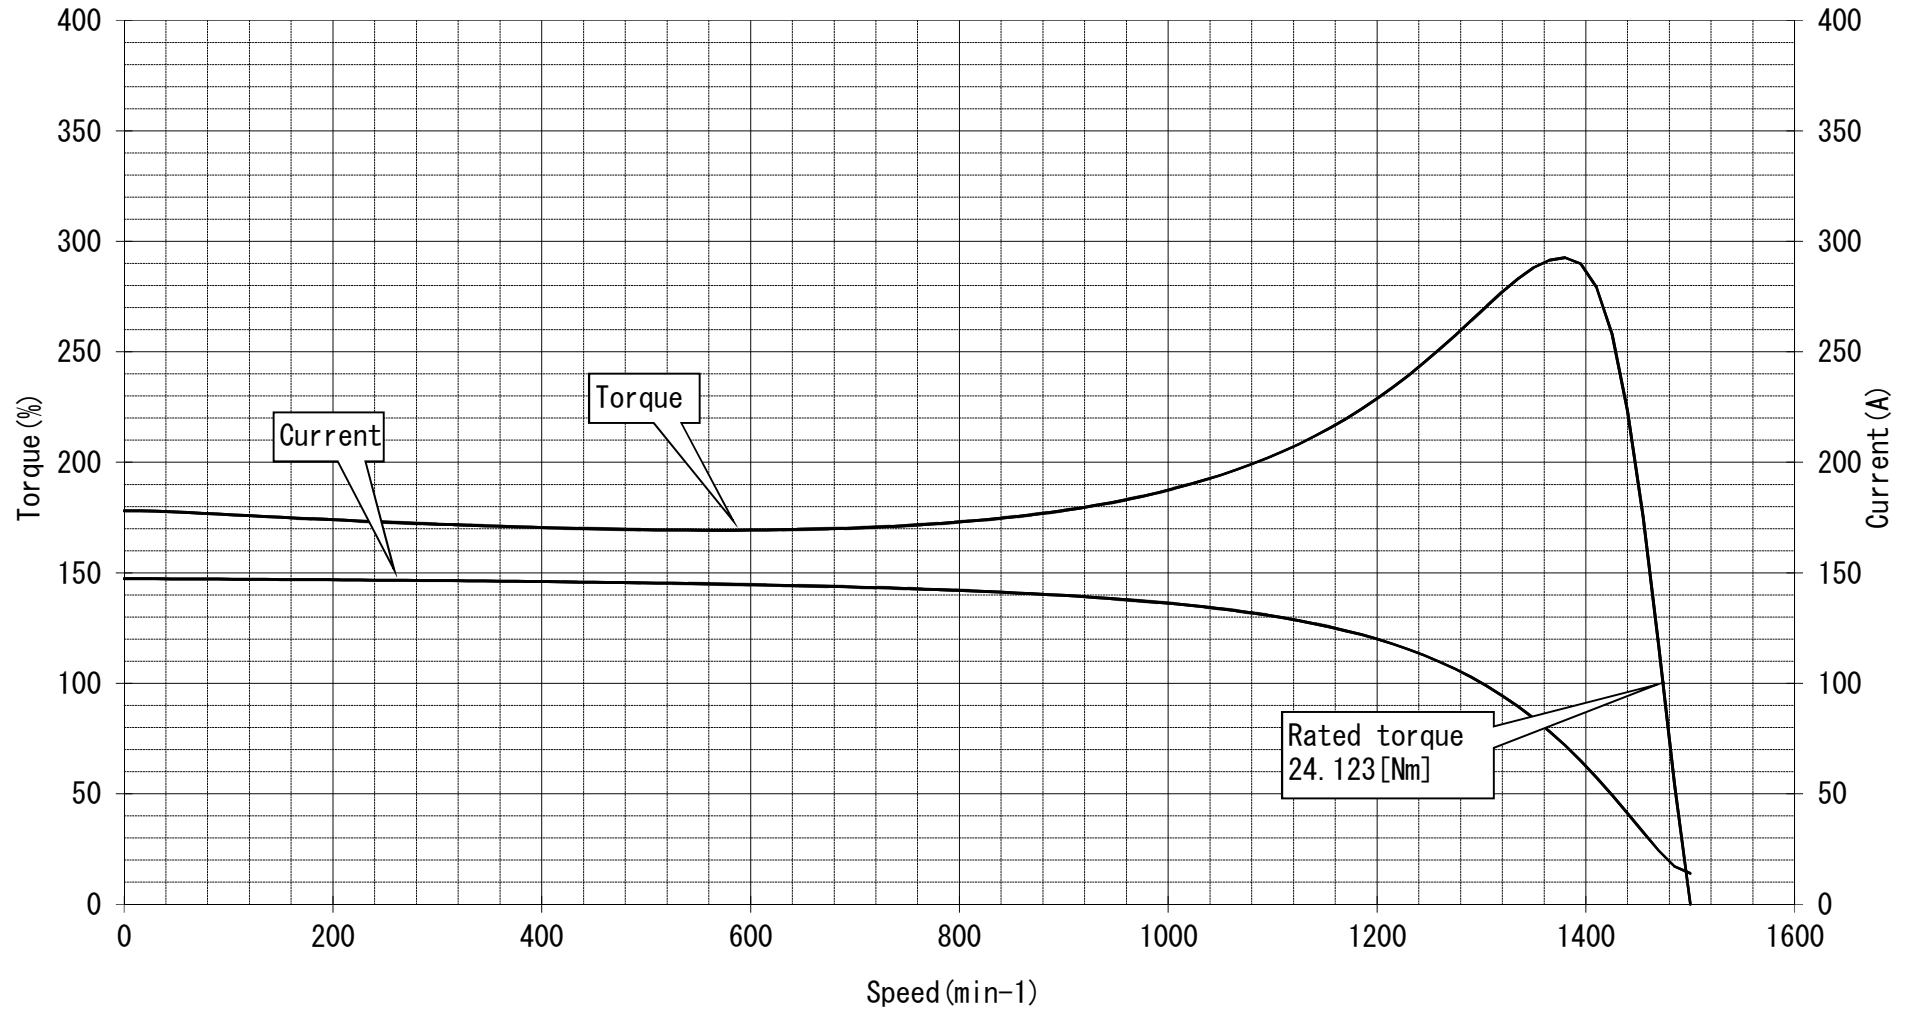

# Speed-Torque, Current Curve

5HP EFOUP-KQ 4P  
220V 50Hz

RP50032